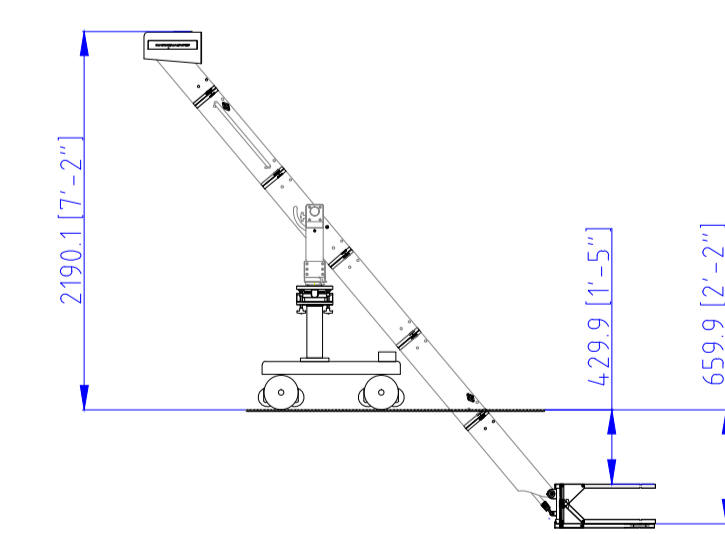

Remote configuration

Light-Weight extra extension  
payload= 18.2Kg max (bucket full)