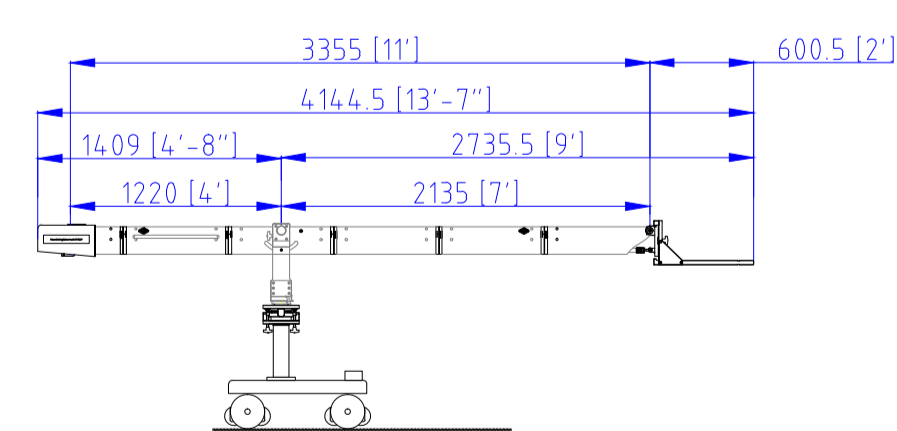

Remote configuration

Light-Weight extra extension  
payload= 18.2Kg max (bucket full)