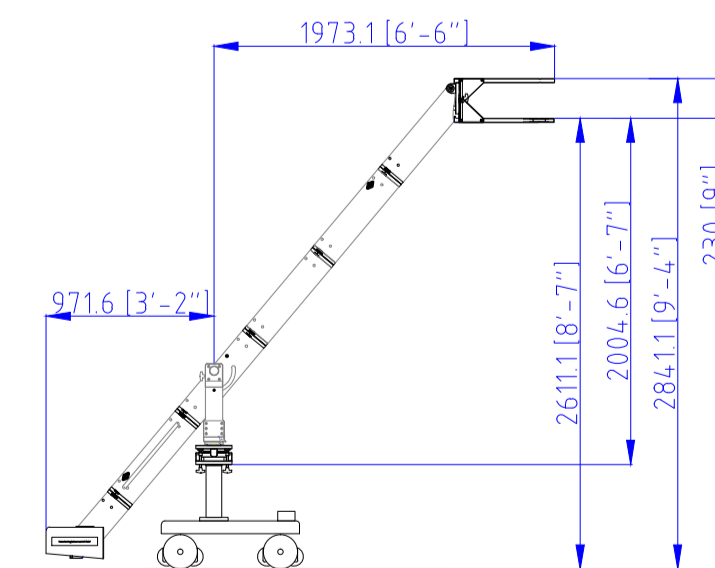

Remote configuration

Light-Weight extra extension  
payload= 18.2Kg max (bucket full)